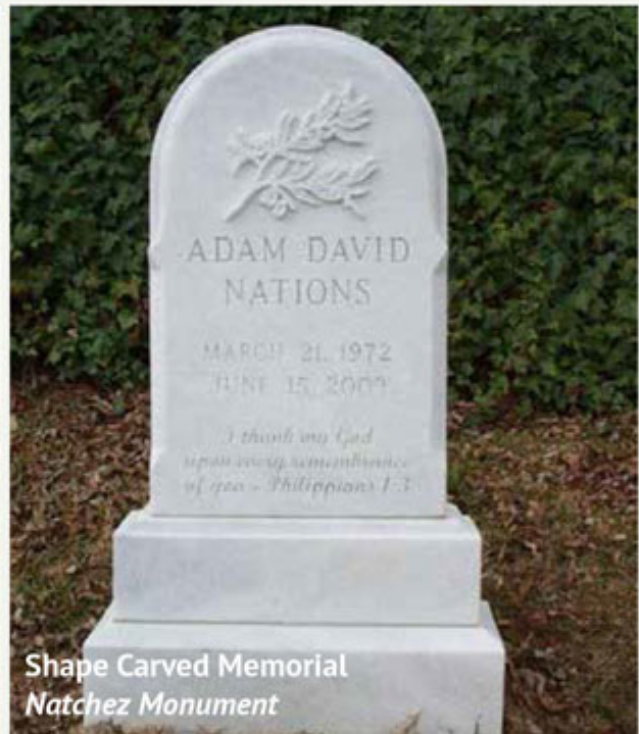

Location/Cemetery:

Grand Junction City Cemetery
237 South Ave., Grand Junction, Colorado, USA

Dimensions: Tablet 2-6 x 0-8 x 2-6; Base 3-6 x 1-2 x 0-8

Color: Gray

Type of Stone: Georgia Gray Granite

Motivation/Creative Impulse: Frank Dinges had a large collection of art deco from the 20's. Carol wanted one of the nudes from his favorite vase carved on their memorial.
Special Techniques/Tools: The nude was shaped by hand carving. The back ground was hand tooled. The over all shape of the monument was from the 20's.

HONORABLE MENTION

Double Upright Memorial
Schlitzberger & Daughters

Shape Carved Memorial
Salt Lake Monument

Contemporary/Mixed Media
Logan Monument

Shape Carved Memorial
Natchez Monument

Unusual/Unique Tool Application
Carlson Memorials